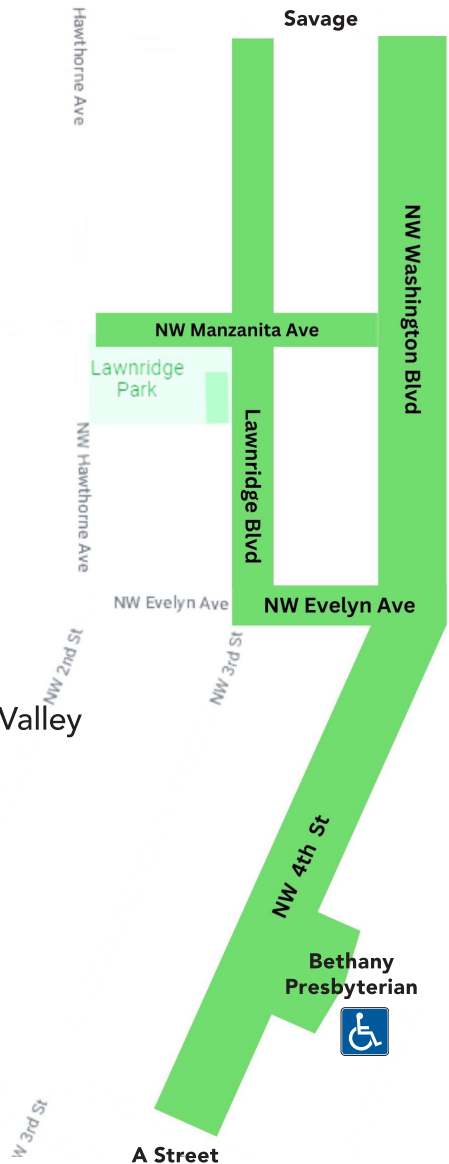

Travelers Ice Cream

Lawnridge Park:

Mama D's Authentic Kitchen

Rogue Sushi

Scoops & Sips

Soroptomist International River Valley

The Food Lab BBQ

True Juice

Washington Blvd Median:

Bobablastic

Fizzies Lemonade

Legacy Family & Leadership

Raffle/Info Booth, Artists & Crafters located in center median of Washington Blvd.

To join us in the future, 541-862-1461 or check out our website: www.porchfestgrantspass.org